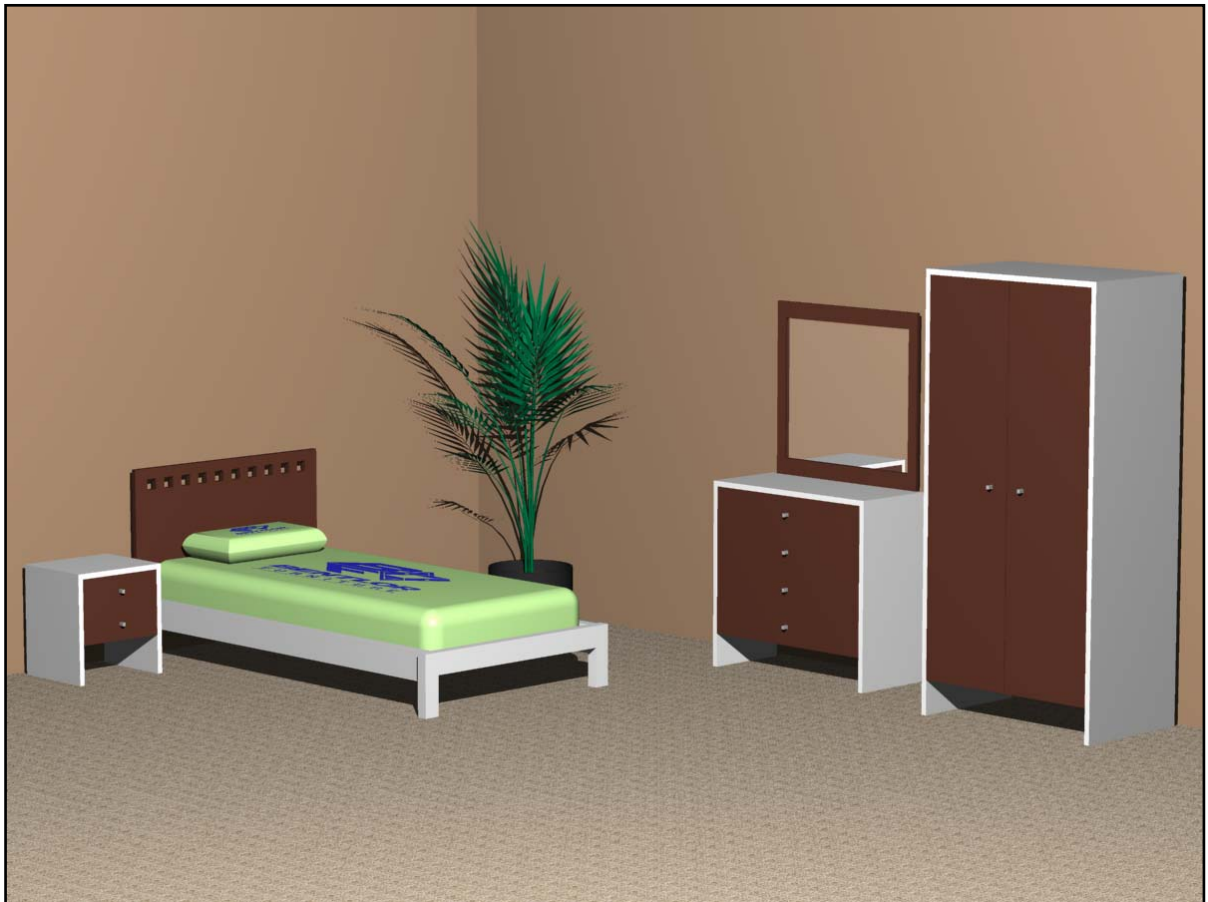

Bentlor Furniture

9 Orangegroove Avenue
Unanderra, NSW 2526

Ph: 02 42 605555

Free Fax: 1800 640 838

Email: enquire@bentlor.com.au

The Studio Jnr Collection

Finished in a two pack lacquer in a variety of decorator colours. Smooth action shear glide roller runner drawers
Quality tested and approved by AFRDI (Australian Research and Development Institute) for domestic use.
Our main factory is in Wollongong NSW, we also have finishing factories in Brisbane, Melbourne and Western Australia.

Colours Available:

Base Colours:

Regency Cream, Silver Grey, White, Black

Trim Colours:

Club Chocolate, Silver Grey, White, Black.