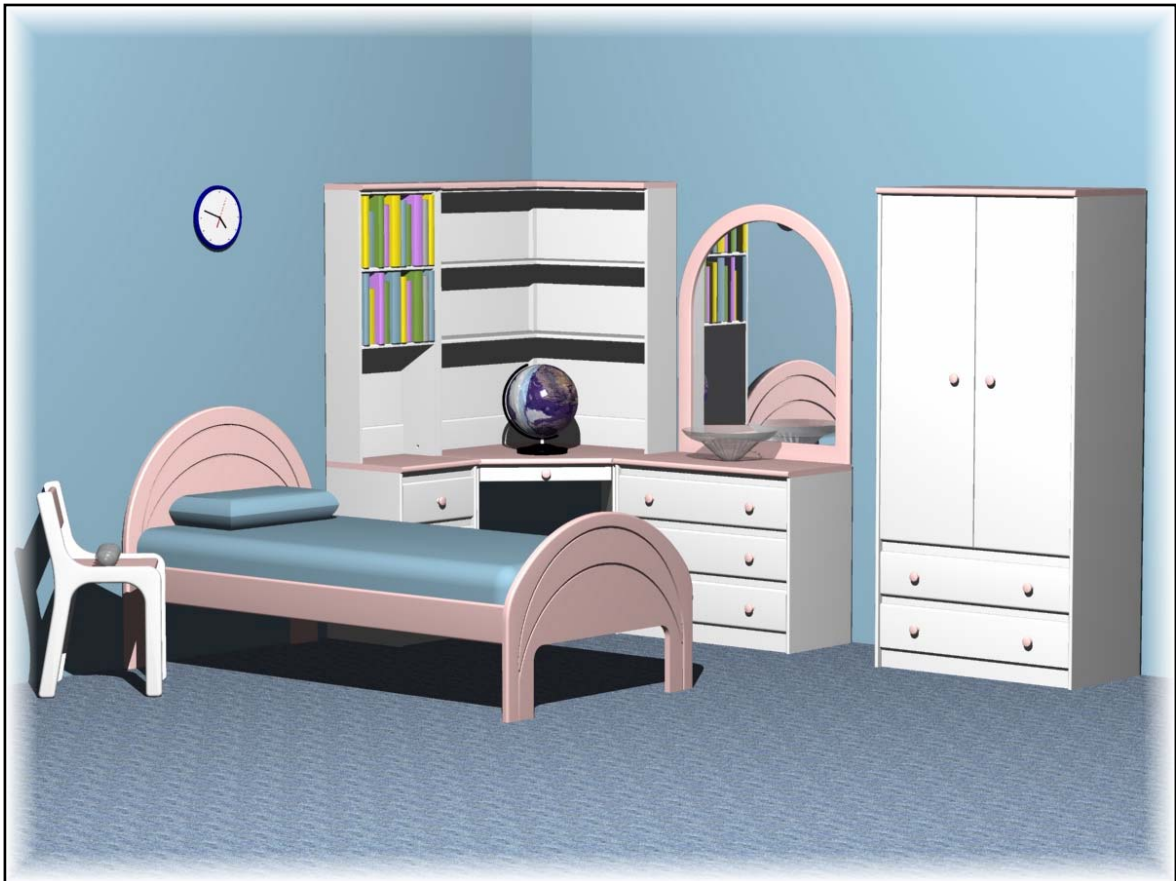

Bentlor Furniture

9 Orangegrove Avenue
Unanderra, NSW 2526

Ph: 02 42 605555

Free Fax: 1800 640 838

Email: enquire@bentlor.com.au

The Jacob Modular Collection

Finished in a two pack lacquer in a variety of decorator colours. Smooth action shear glide roller runner drawers. Quality tested and approved by AFRDI (Australian Research and Development Institute) for domestic use. Our main factory is in Wollongong NSW, we also have finishing factories in Brisbane, Melbourne and Western Australia.

Colours Available:

Base Colours:

Gloss White, Gloss Moon White

Trim Colours:

Gloss Rose Pink, Gloss Lilac, Gloss Pumpkin ,
Gloss Crimson.